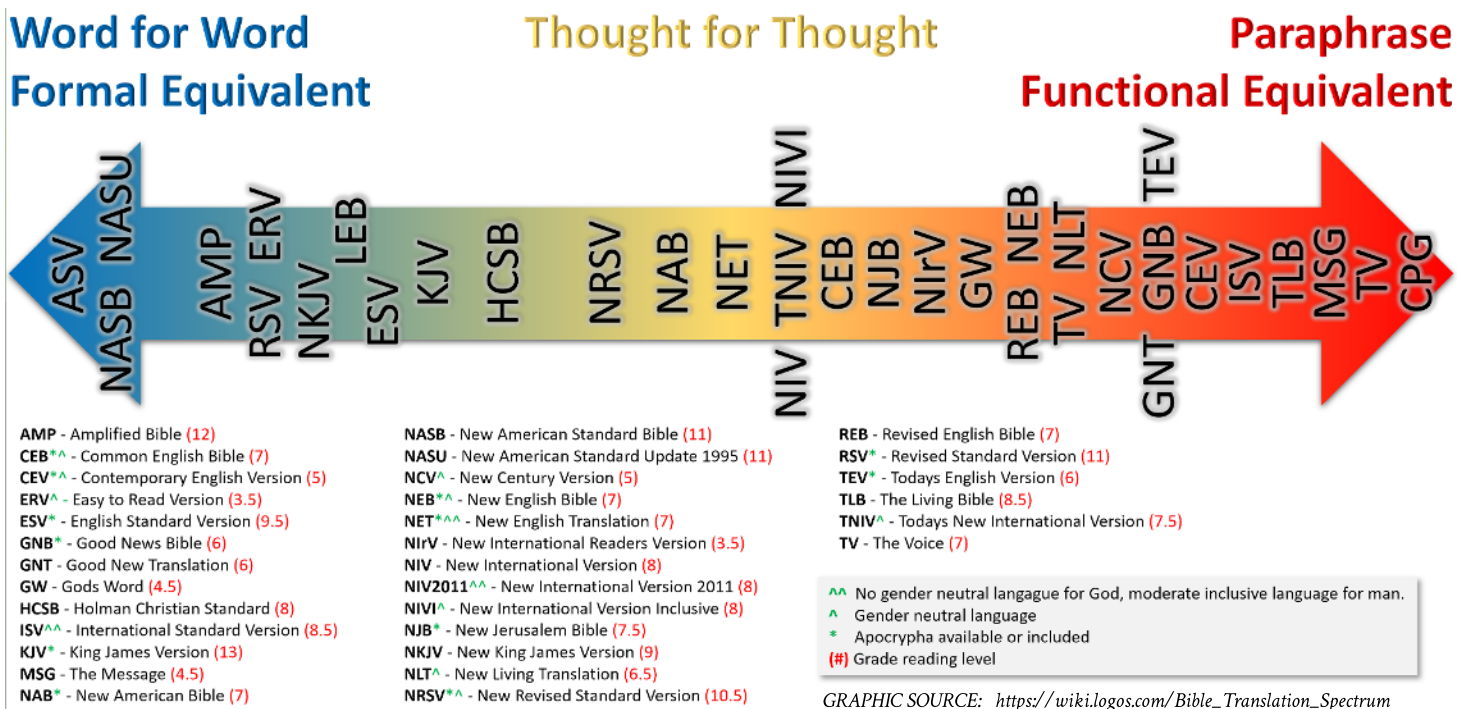

I have also heard several people mention they wanted a Bible that is a "literal translation." The only problem with such a desire is that if we were to actually translate every single word of the Hebrew and Greek manuscripts directly into English, in a literal word-for-word order, it would be nearly impossible to understand. This is because other languages have different word orders and grammatical structures vastly different from English. To see what I mean, pick up an *Interlinear Bible*, which translates the text in an almost entirely literal format, and you will see just how difficult it is to read and understand the English portion. That said, several versions are available that strive to be as "literal" as possible, but still have to make exceptions for the sake of coherency in translation.

The bottom line is, there is no perfect Bible version. Each has its strengths and weaknesses. Each deals with the text a little differently and none get it 100% right. So, the best advice is, ***pick a version that you will read!*** Then, when you have questions about a particular verse, compare it with a few other versions.